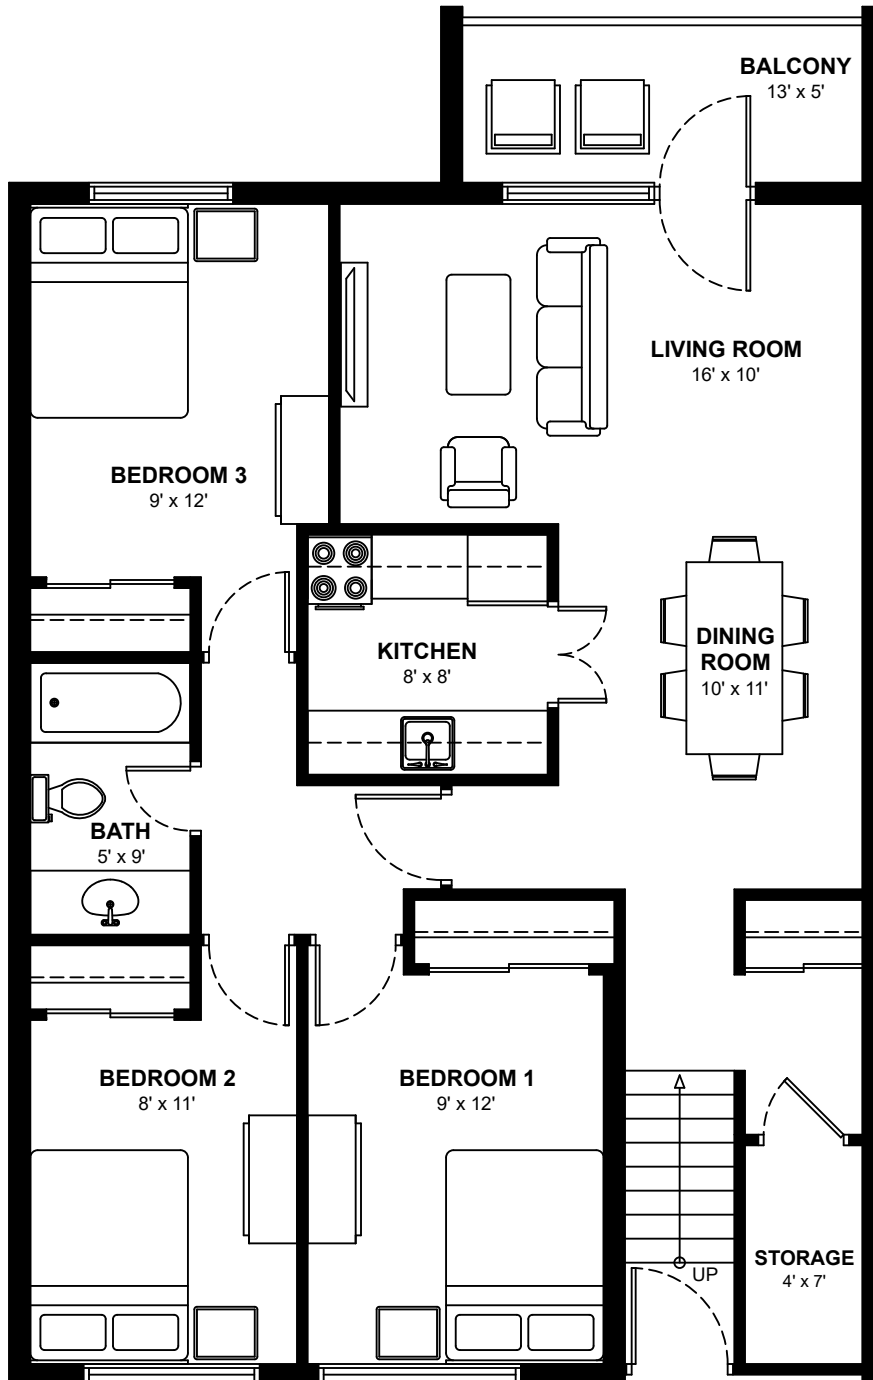

NAVAHO

10 Deerfield Dr, Nepean

Three Bedroom Apartments

Ranging from 853 to 1,080 sq. ft.

This floor plan represents a 1,025 sq. ft. apartment

These floor plans are representative only. All dimensions are approximate.